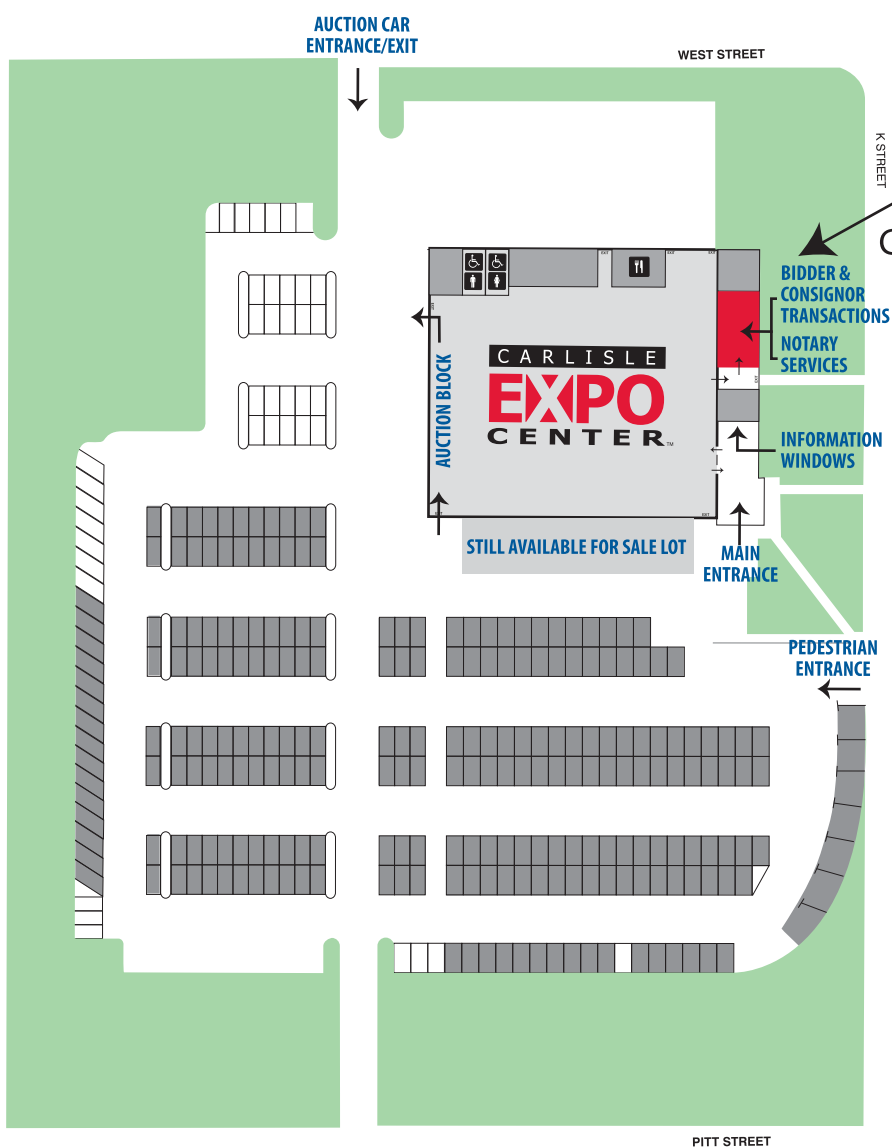

For auction schedules call (717) 243-7855 or go online:  
CarlisleAuctions.com

← PA TURNPIKE I-76 →

**CARLISLE EXPO CENTER**  
100 K STREET • CARLISLE, PA 17013

THE CARS. THE PEOPLE. THE EXCITEMENT.

**CARLISLE FAIRGROUNDS**  
1000 BRYN MAWR ROAD • CARLISLE, PA 17013